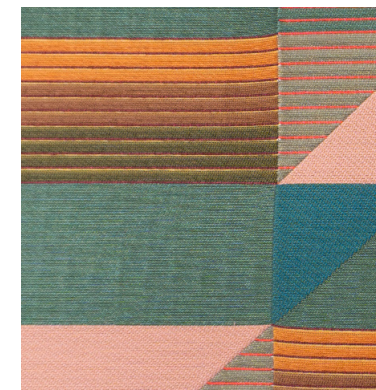

Angled Ombre

L U N A

Aurora
UAO001

Terra
UAO002

Prism
UAO005

Helio
UAO004

Nova
UAO007

Unaka
UAO006

Angled Ombre

Upholstery

Specifications

Application:	Upholstery
Content:	44% Cotton, 41% Post-Consumer Recycled Polyester, 15% Nylon
Finish:	None
Backing:	Acrylic
Width:	54"
Repeat:	9 1/4" V x 16 3/4" H
Weight:	29.76 oz/ly
Warranty:	3 years
Country of Origin:	United States

Colors

Aurora	UAO001
Terra	UAO002
Helio	UAO004
Prism	UAO005
Unaka	UAO006
Nova	UAO007

Performance

Flammability:	California Technical Bulletin 117-2013
Abrasion:	100,000 double rubs (Wyzenbeek)
Lightfastness:	40+ hours
Maintenance:	S
Notes:	