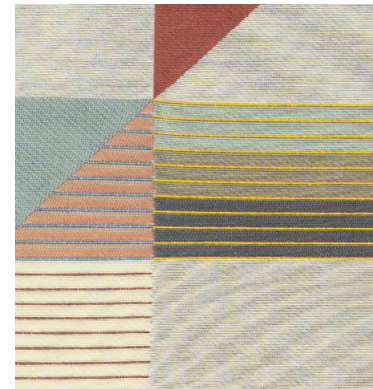

Angled Ombre

L U N A

Aurora
UAO001

Terra
UAO002

Prism
UAO005

Helio
UAO004

Nova
UAO007

Unaka
UAO006

Angled Ombre

Upholstery

Specifications

Application:	Upholstery
Content:	44% Cotton, 41% Post-Consumer Recycled Polyester, 15% Nylon
Finish:	None
Backing:	Acrylic
Width:	54"
Repeat:	9 1/4" V x 16 3/4" H
Weight:	29.76 oz/ly
Warranty:	3 years
Country of Origin:	United States

Colors

Aurora	UAO001
Terra	UAO002
Helio	UAO004
Prism	UAO005
Unaka	UAO006
Nova	UAO007

Performance

Flammability:	California Technical Bulletin 117-2013
Abrasion:	100,000 double rubs (Wyzenbeek)
Lightfastness:	40+ hours
Maintenance:	S
Notes:	