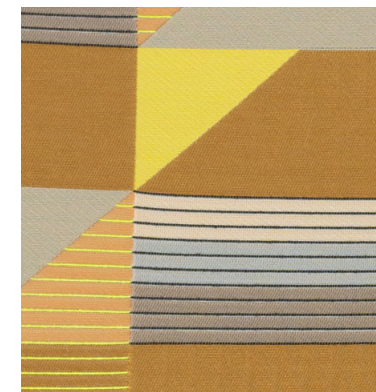

Angled Ombre

L U N A

Aurora
UAO001

Terra
UAO002

Prism
UAO005

Helio
UAO004

Nova
UAO007

Unaka
UAO006

Angled Ombre

Upholstery

Specifications

Application:	Upholstery
Content:	44% Cotton, 41% Post-Consumer Recycled Polyester, 15% Nylon
Finish:	None
Backing:	Acrylic
Width:	54"
Repeat:	9 1/4" V x 16 3/4" H
Weight:	29.76 oz/ly
Warranty:	3 years
Country of Origin:	United States

Colors

Aurora	UAO001
Terra	UAO002
Helio	UAO004
Prism	UAO005
Unaka	UAO006
Nova	UAO007

Performance

Flammability:	California Technical Bulletin 117-2013
Abrasion:	100,000 double rubs (Wyzenbeek)
Lightfastness:	40+ hours
Maintenance:	S
Notes:	